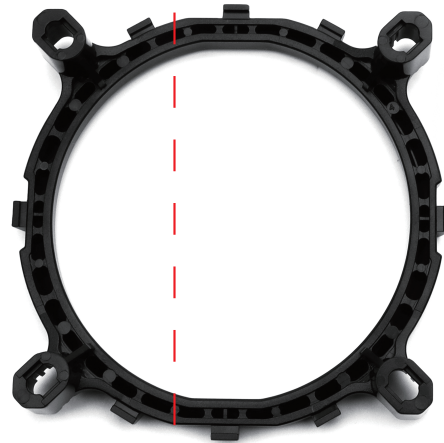

A5 FRONT PRINT

210 mm

145.07 mm

紅色外框為裁切線不列印

紅色虛線為折線不列印

A5 BACK PRINT

ICE BOID 2PSDA ACCESSORY KIT

INTEL: LGA 2066 / 2011 / 1700 / 1200 / 115X
AMD: AM5/AM4/AM3+/AM3/AM2+/AM2/FM2/FM1

X1

X1

X4

X4

X1

formulav-line.com

紅色外框為裁切線不列印

紅色虛線為折線不列印

ICE BOID ZPSDA

FORMULA V LINE

formulav-line.com

MADE IN CHINA

formulav-line.com

FORMULA V LINE

ICE BOID ZPSDA

LGA 2066 / 2011 / 1700 / 1200 / 115X