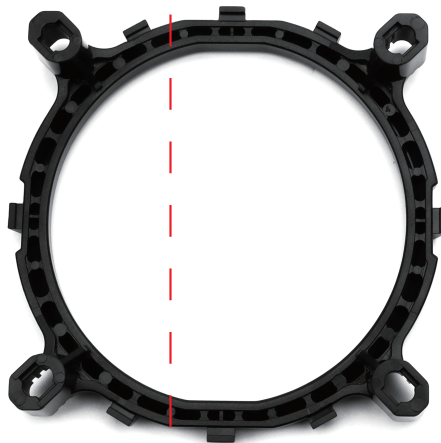

ICE BOID ZPSDA ACCESSORY KIT

INTEL: LGA 2066 / 2011 / 1700 / 1200 / 115X

AMD: AM5/AM4/AM3+/AM3/AM2+/AM2/FM2/FM1

X1

X1

X4

X4

X1