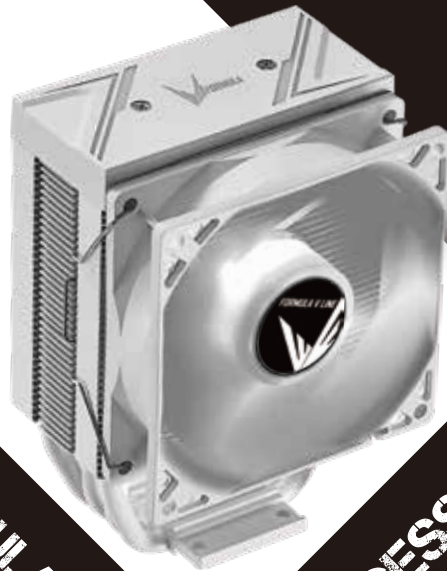

FORMULA V LINE
formulav-line.com

FORMULA V LINE
9 CM FAN
SUPPORT
INTEL & AMD

ACCESSORY KIT
HYDRAULIC BEARING
SUPPORT INTEL & AMD
9 CM FAN