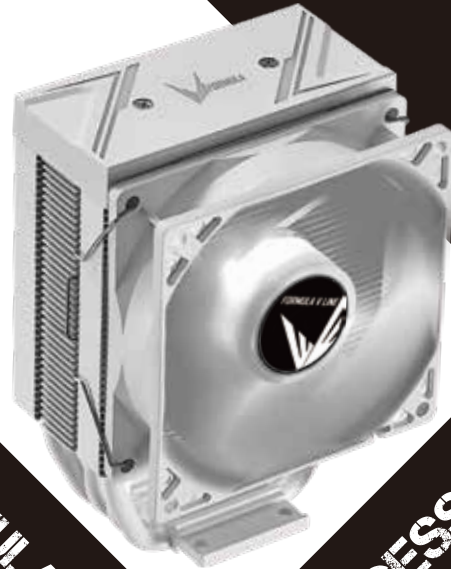

A5 FRONT PRINT

210 mm

145.07 mm

ICE BURG ARPW 4P

FORMULA V LINE

formulav-line.com

MADE IN CHINA

formulav-line.com

FORMULA V LINE

FORMULA V LINE
9 CM FAN
SUPPORT
INTEL & AMD

ICE BURG ARPW 4P

LGA 2066 / 2011 / 1700 / 1200 / 115X

AM5/AM4/AM3+/AM3/AM2+/AM2/FM2/FM1

ACCESSORY KIT
HYDRAULIC BEARING
SUPPORT INTEL & AMD
9 CM FAN