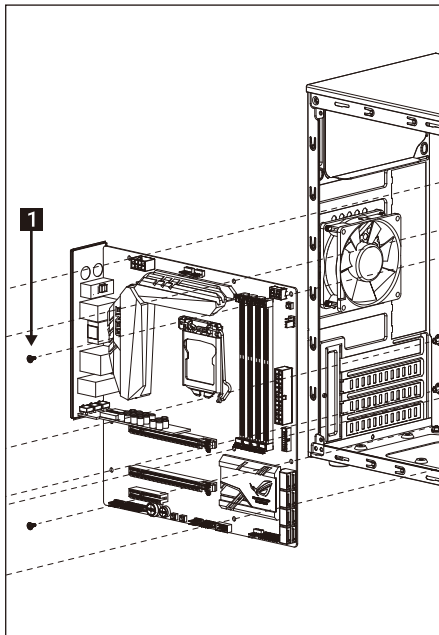

How to install Guide

(1) Install Motherboard

- **English**
  Install Motherboard
- **Español**
  Instalación de Placa madre
- **Deutsch**
  Motherboard installieren
- **Français**
  Installer carte mère
- **Italiano**
  Installazione della scheda madre
- **Polski**
  Instalacja płyty głównej
- **Русский**
  Установите материнскую плату
- **Português**
  Instalar a placa principal
- **繁体/简体**
  安裝主機板 / 安裝主机板
- **日本語**
  マザーボードを取り付けます
- **Қазақ тілі**
  Аналық тақтаны орнатыңыз
- **Türkçe**
  Anakart yükleyin