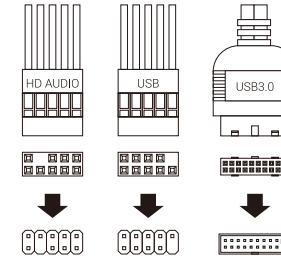

CS-108

Mini Tower Case

formulav-line.com

Front I/O Cable Connection

Front I/O Connectors
(Please refer to the motherboard's manual for further instructions).

Note: Specifications may vary depending on your region.
Contact your local retailer for more information.