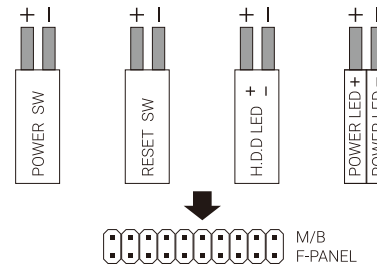

CS-108

Mini Tower Case

formulav-line.com

Front I/O Cable Connection

Front I/O Connectors
(Please refer to the motherboard's manual for further instructions).

Note: Specifications may vary depending on your region.
Contact your local retailer for more information.