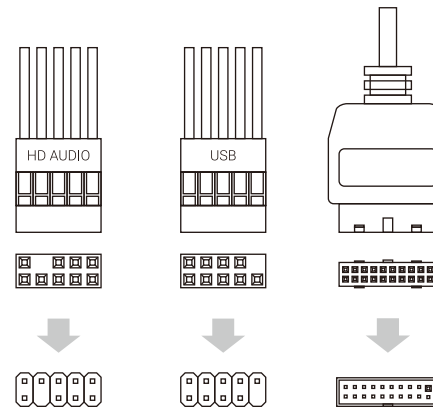

Front I/O Panel Cable Connection

Front Panel Connector

(Please refer to the motherboard's manual for further instructions).

Note : Specifications may vary depending on your region. Contact your local retailer for more information.