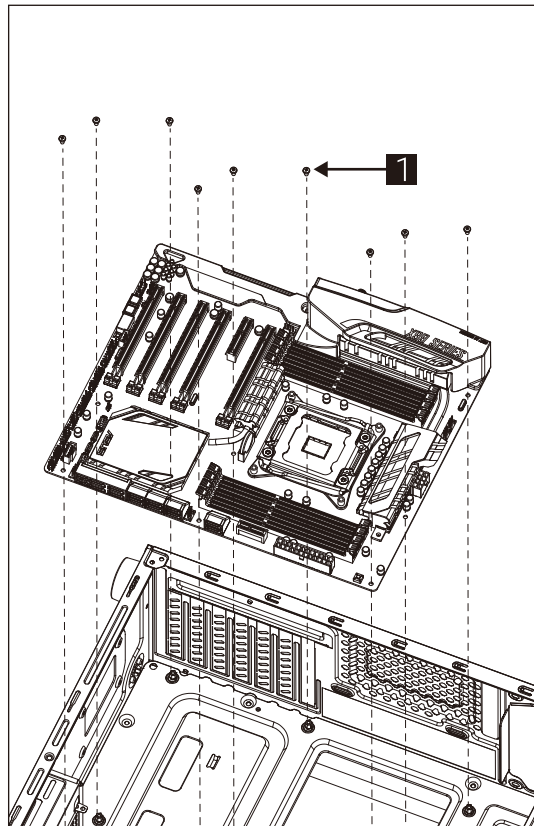

Front I/O Panel Cable Connection

Front Panel Connector

(Please refer to the motherboard's manual for further instructions).

Note : Specifications may vary depending on your region.
Contact your local retailer for more information.

Accessory Bag Contents

- 1 SSD Screw
MB Screw
- 2 PSU Screw
PCI Screw
- 3 MB Standoff
- 4 HDD Screw

How to install Guide

(1) Install Motherboard

- English**
Install Motherboard
- Español**
Instalación de Placa madre
- Deutsche**
Motherboard installieren
- Français**
Installer carte mère
- Italiano**
Installazione della scheda madre
- Polski**
Instalacja płyty głównej
- Русский**
Установите материнскую плату
- Português**
Instalar a placa principal
- 繁体中文/简体中文**
安裝主機板 / 安裝主機板
- 日本語**
マザーボードを取り付けます
- Қазақ тілі**
Аналық тақтаны орнатыңыз
- Türkçe**
Anakart yükleyin