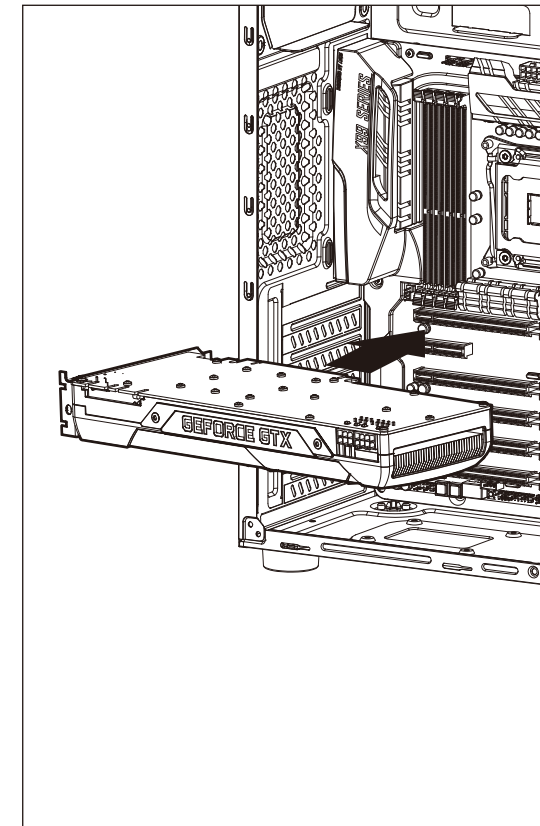

(3) Install Add-on Card

- **English**
  Install Add-on Card
- **Español**
  Inserte la tarjeta add-on
- **Deutsche**
  Setzen Sie die Erweiterungskarte ein
- **Français**
  Insérez la carte d'extension
- **Italiano**
  Inserire la scheda aggiuntiva
- **Polski**
  Włóż dodatkową kartę
- **Русский**
  Установите плату расширения.
- **Português**
  Insira a placa suplementar
- **繁体中文/简体中文**
  安裝擴充卡 / 安裝擴充卡
- **日本語**
  ドオンカードを挿入します
- **Қазақ тілі**
  Кеңейту тақшасын салыңыз
- **Türkçe**
  Eklenti Yükleme Kartı