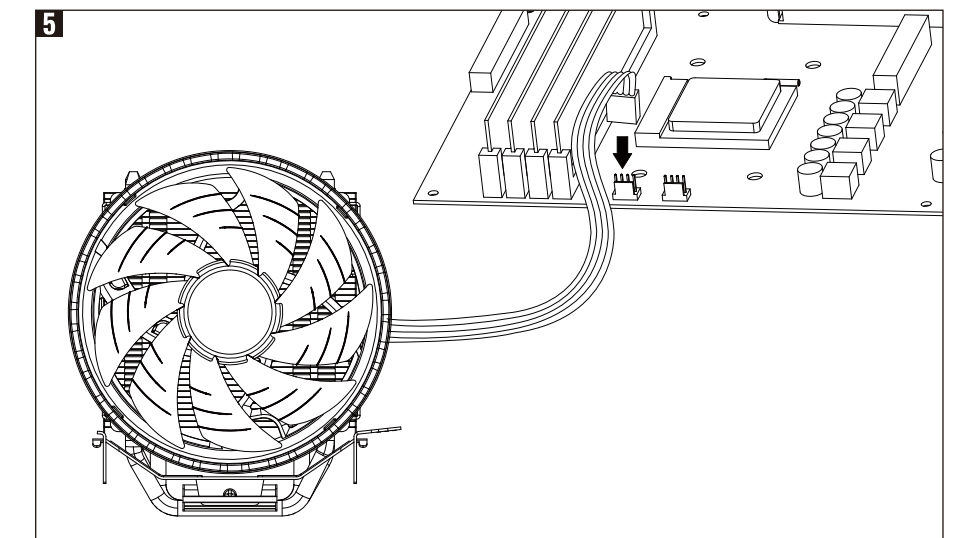

Talimatlar

INTEL

INTEL

INTEL

INTEL

W:520mm x H:170mm
Back

Rave 3 / Rave 4

CPU AIR COOLER | PWM