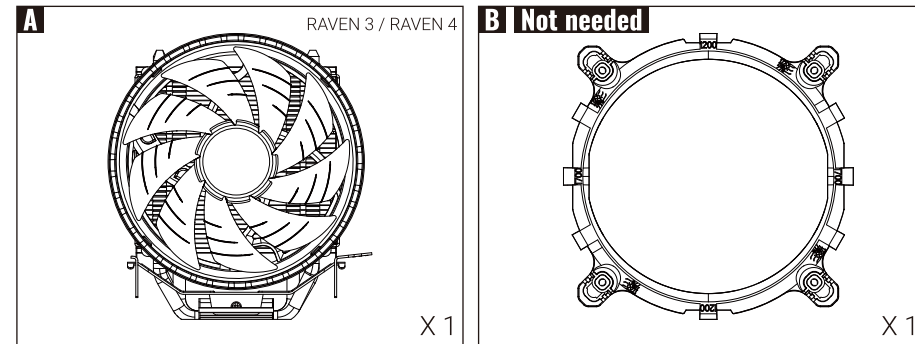

W:520mm x H:170mm
Back

Rave 3 / Rave 4

CPU AIR COOLER | PWM

Socket : LGA1200 / 115X / 775 / 1700

Socket : AM5 / AM4 / AM3+ / AM3 / AM2+ / AM2 / FM2 / FM1

User's Manual	Manuale dell'utente	使用説明書/使用说明书
Manual del usuario	Podręcznik użytkownika	ユーザーズマニュアル
Bedienungsanleitung	Руководство пользователя	нұсқаулары
Manuel d'utilisation	Manual de utilizador	Talimatlar

AMD