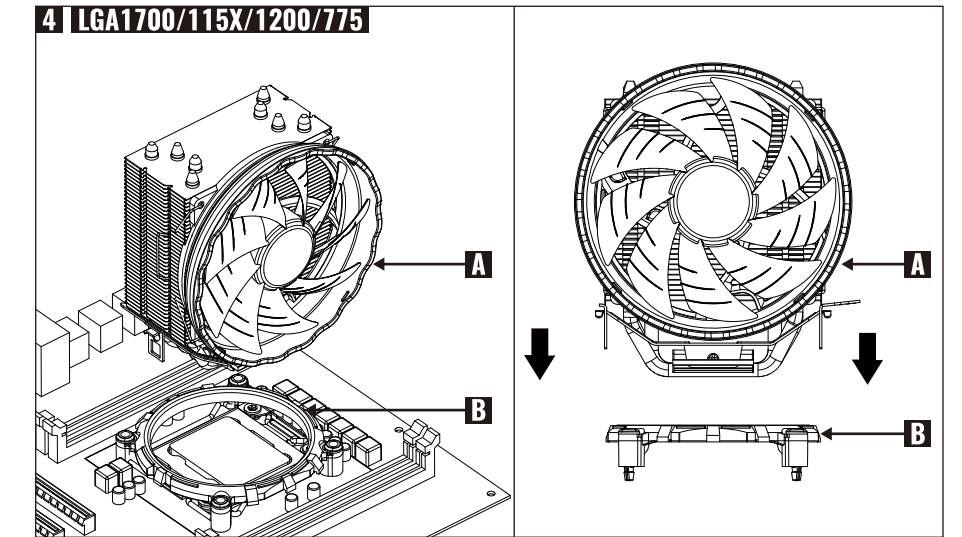

Talimatlar

INTEL

INTEL

INTEL

INTEL

W:520mm x H:170mm
Back

Rave 3 / Rave 4

CPU AIR COOLER | PWM