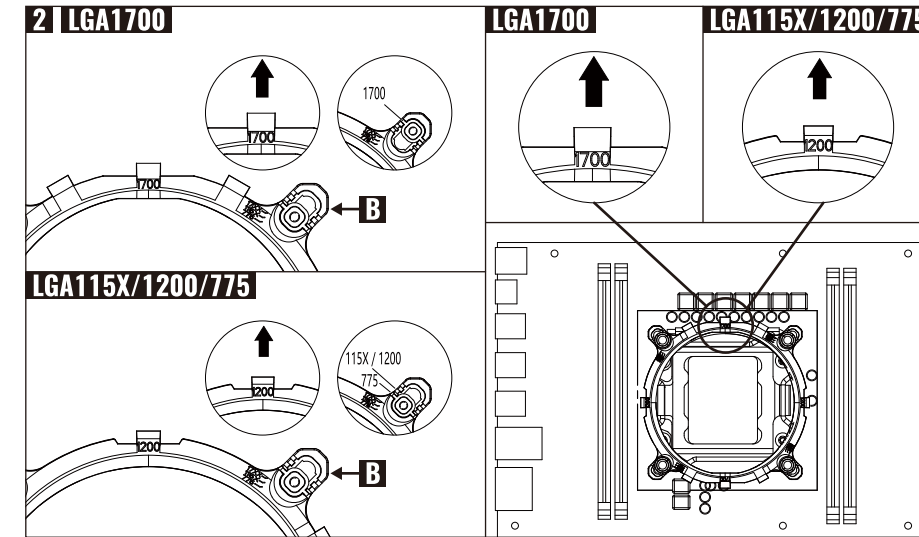

Talimatlar

INTEL

INTEL

INTEL

INTEL

W:520mm x H:170mm
Back

Rave 3 / Rave 4

CPU AIR COOLER | PWM