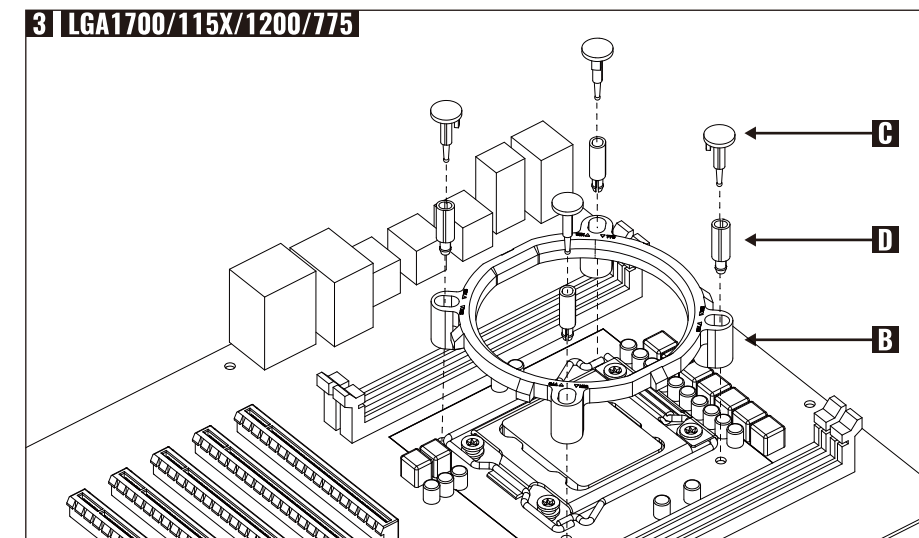

Talimatlar

INTEL

INTEL

INTEL

INTEL

W:520mm x H:170mm
Back

Rave 3 / Rave 4

CPU AIR COOLER | PWM