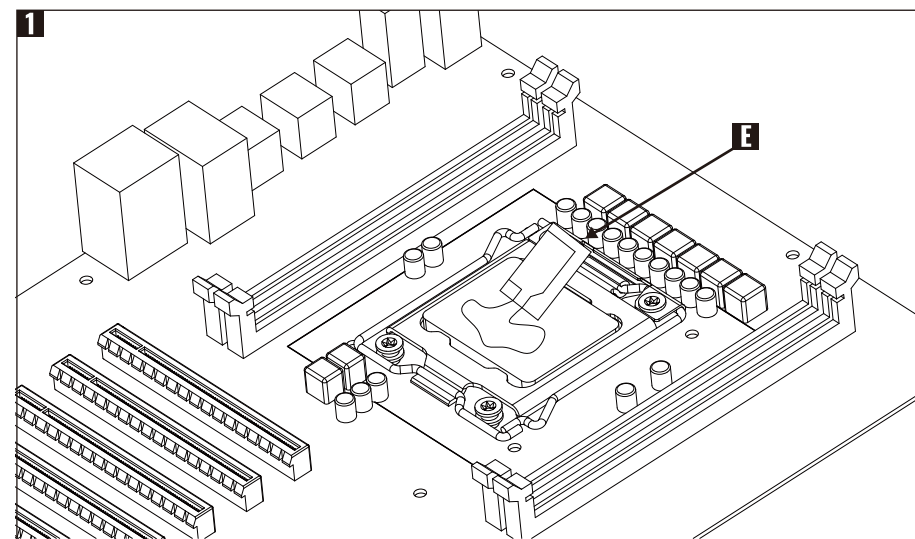

W:520mm x H:170mm
Back

Rave 3 / Rave 4

CPU AIR COOLER | PWM

Socket : LGA1200 / 115X / 775 / 1700

Socket : AM5 / AM4 / AM3+ / AM3 / AM2+ / AM2 / FM2 / FM1

User's Manual	Manuale dell'utente	使用説明書/使用说明书
Manual del usuario	Podręcznik użytkownika	ユーザーズマニュアル
Bedienungsanleitung	Руководство пользователя	нұсқаулары
Manuel d'utilisation	Manual de utilizador	Talimatlar

AMD