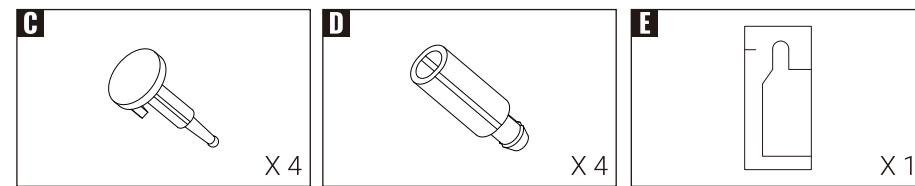

W:520mm x H:170mm
Back

Rave 3 / Rave 4

CPU AIR COOLER | PWM

Socket : LGA1200 / 115X / 775 / 1700

Socket : AM5 / AM4 / AM3+ / AM3 / AM2+ / AM2 / FM2 / FM1

User's Manual	Manuale dell'utente	使用説明書/使用说明书
Manual del usuario	Podręcznik użytkownika	ユーザーズマニュアル
Bedienungsanleitung	Руководство пользователя	нұсқаулары
Manuel d'utilisation	Manual de utilizador	Talimatlar

AMD