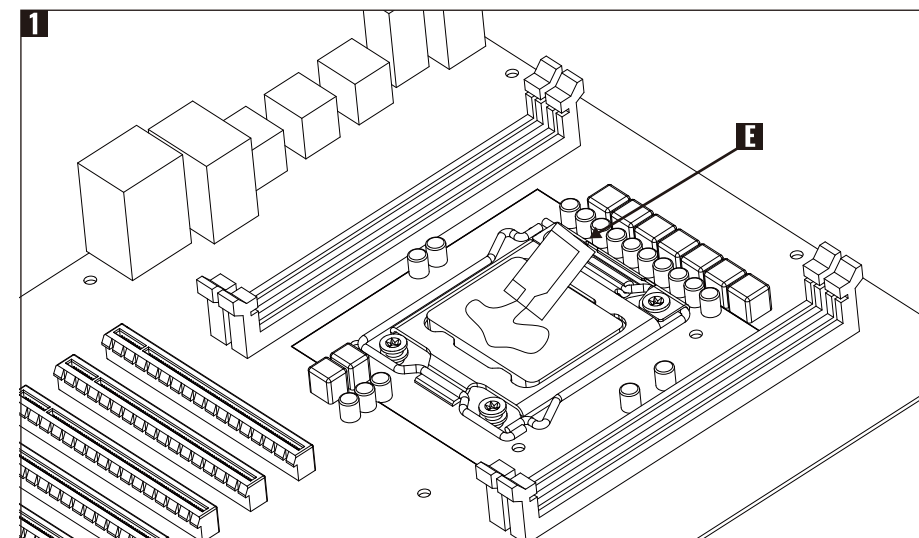

Talimatlar

INTEL

INTEL

INTEL

INTEL

W:520mm x H:170mm
Back

Rave 3 / Rave 4

CPU AIR COOLER | PWM