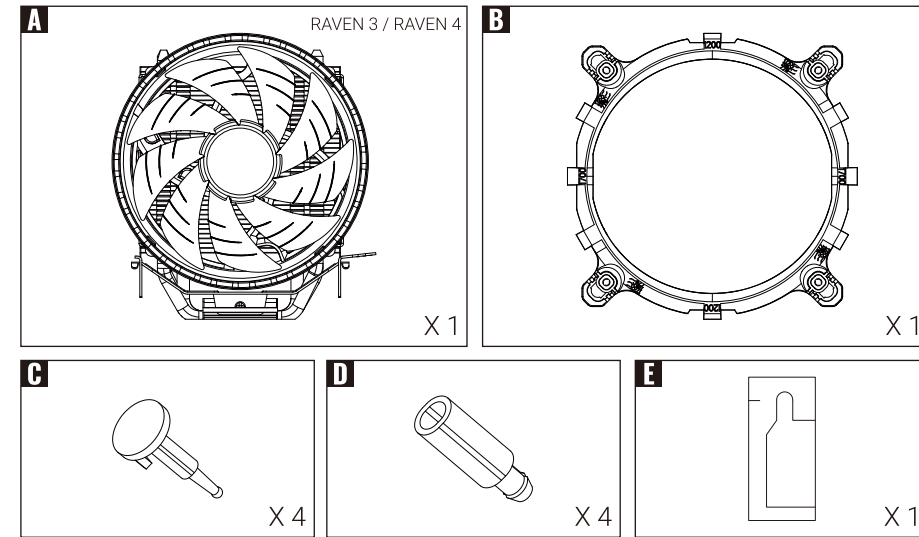

Talimatlar

INTEL

INTEL

INTEL

INTEL

W:520mm x H:170mm
Back

Rave 3 / Rave 4

CPU AIR COOLER | PWM