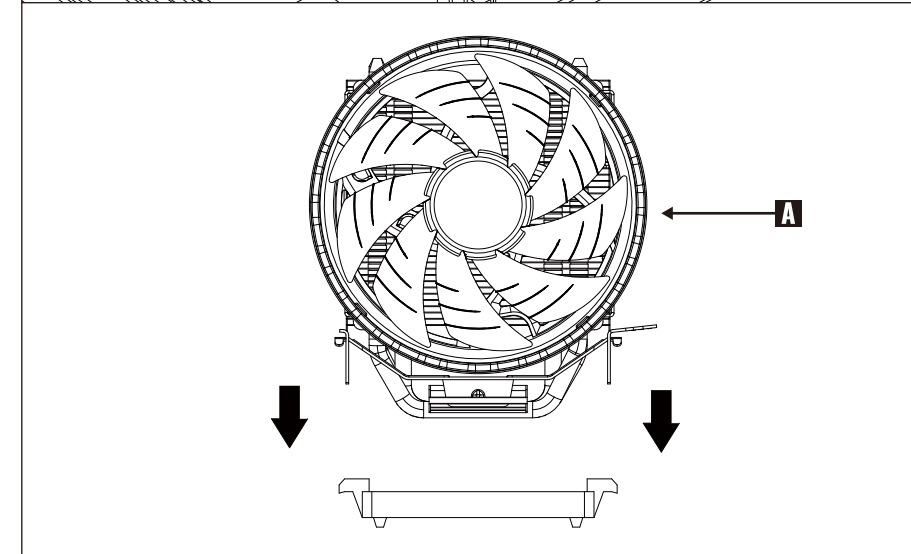

W:520mm x H:170mm
Back

Rave 3 / Rave 4

CPU AIR COOLER | PWM

Socket : LGA1200 / 115X / 775 / 1700

Socket : AM5 / AM4 / AM3+ / AM3 / AM2+ / AM2 / FM2 / FM1

User's Manual	Manuale dell'utente	使用説明書/使用说明书
Manual del usuario	Podręcznik użytkownika	ユーザーズマニュアル
Bedienungsanleitung	Руководство пользователя	нұсқаулары
Manuel d'utilisation	Manual de utilizador	Talimatlar

AMD

AMD

AMD

AMD