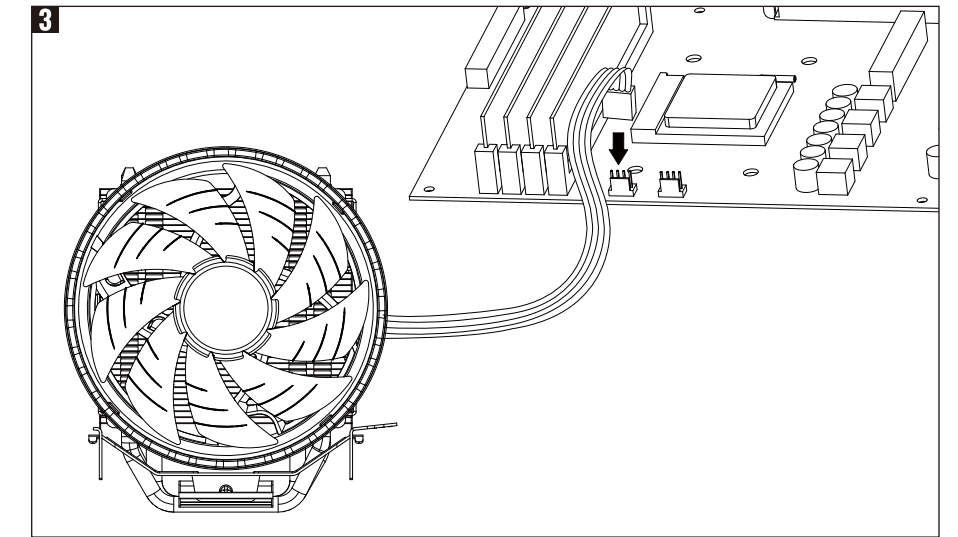

W:520mm x H:170mm
Back

Rave 3 / Rave 4

CPU AIR COOLER | PWM

Socket : LGA1200 / 115X / 775 / 1700

Socket : AM5 / AM4 / AM3+ / AM3 / AM2+ / AM2 / FM2 / FM1

User's Manual	Manuale dell'utente	使用説明書/使用说明书
Manual del usuario	Podręcznik użytkownika	ユーザーズマニュアル
Bedienungsanleitung	Руководство пользователя	нұсқаулары
Manuel d'utilisation	Manual de utilizador	Talimatlar

AMD

AMD

AMD

AMD