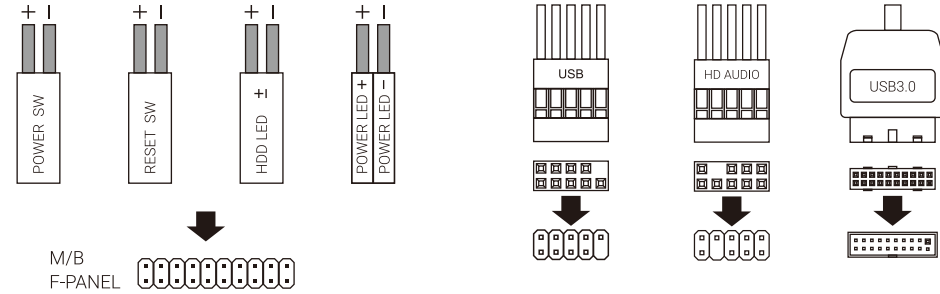

Trinity Mini

Mini Tower Case

formulav-line.com

Front I/O Cable Connection

Front I/O Connectors
(Please refer to the motherboard's manual for further instructions).

Note : Specifications may vary depending on your region.
Contact your local retailer for more information.

Accessory Bag Contents

- 1 SSD Screw x12
- 2 MB Screw x6
- 3 HDD Screw x6
- 4 3.5" HDD Sliding Screw For (5b) x2
- 5 MB Standoff x2
- 6 Standoff Socket x1
- 7 Cable tie x4

How to Install Guide

(1) Install Motherboard