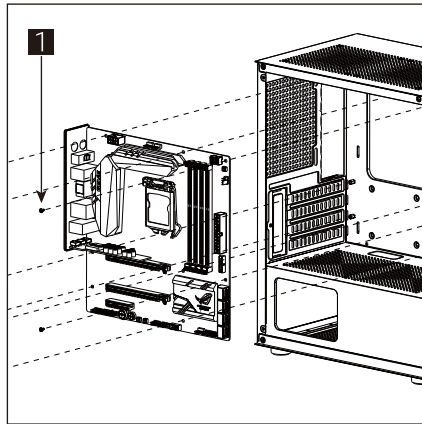

Trinity Mini

Mini Tower Case

formulav-line.com

Front I/O Cable Connection

Front I/O Connectors
(Please refer to the motherboard's manual for further instructions).

Note : Specifications may vary depending on your region.
Contact your local retailer for more information.

Accessory Bag Contents

- 1 SSD Screw x12
- 2 MB Screw x6
- 3 HDD Screw x6
- 4 3.5" HDD Sliding Screw For (5b) x2
- 5 MB Standoff x2
- 6 Standoff Socket x1
- 7 Cable tie x4

How to Install Guide

(1) Install Motherboard